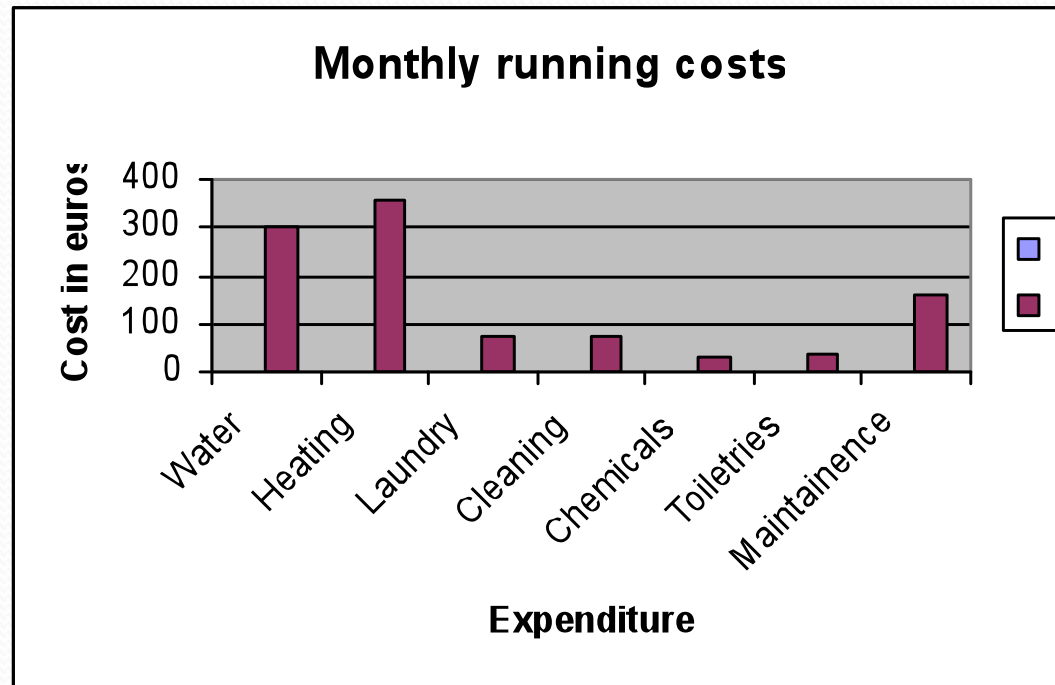

Monthly outgoings

MONTHLY RUNNING COSTS **1,033 €**

ANNUAL RUNNING COSTS **12,396 €**